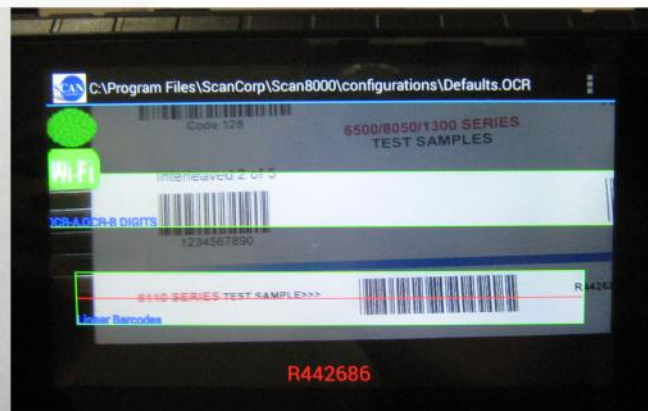

Product Highlights

CONVENIENT AND EFFICIENT

Android OS and Quad Core CPU ensure an efficient and stable workflow.

DURABLE

Each rugged scanner is waterproof (IP68), shockproof, dustproof and scratch resistant.

LONG BATTERY LIFE

Battery standby time can last up to 120 hours and with continuous usage, up to 8 hours. Get in a full day's work without the hassle of recharging.

DUAL CAMERAS

5MB front and 13MP rear high-resolution cameras allow for exceptional accuracy while maintaining a visual display for the user to see the character line being scanned.

CUSTOMIZABLE SOFTWARE

ScanCorporation's products have the unique ability to parse and edit the output data from the scan line in real time.

8050R Series Rugged OCR/Barcode Tablets

4.5 Inch Wireless Wi-Fi or Bluetooth Tablet Scanning Kit

Includes:

- (1) 4.5" Rugged Tablet
- (1) Scan 8000 Software
- (1) User's Manual
- (1) Power Adapter w/ charging cable

Optional add-ons

- Desk Stand with Suction Mount
- 1 or 2 -Year Extended Hardware Warranty
- Custom File Configuration